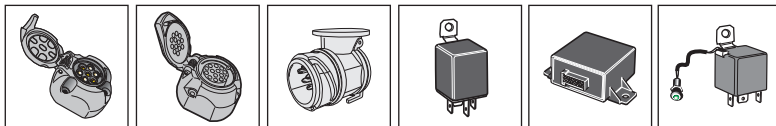

! INFO !

Do not charge the battery of the towing vehicle and/or towed vehicle directly via the socket.

User guide

SPARE PARTS

www.ecs-electronicsuk.co.uk

Partnr.: FR-011-BLU

User Guide

FORD MONDEO WAGON 2001-

SOCKET CONNECTION

DIN/ISO 1724							
	1/L	2	3/31	4/R	5/58-R	6/54	7/58-L
Pmax	21W	2x21W		21W	52W	3x21W	52W
Colour	Yellow	Blue	White	Green	Brown	Red	Black

In a coupled trailer with working fog lamp, the fog lamp of the vehicle will be switched off, if applicable.

The flashing lights on the trailer are monitored. If one of the indicators of the trailer breaks down, a buzzer will be audible and/or a visual signal will be visible on the dashboard. Check the flashing lights on the trailer.