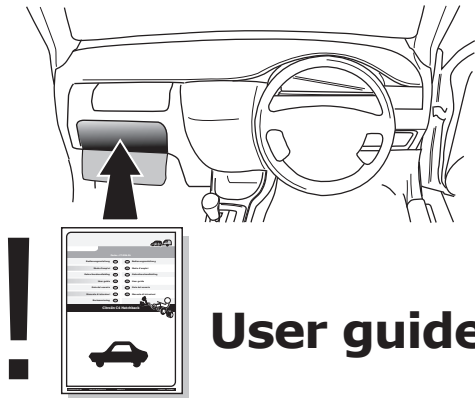

! INFO !

Do not charge the battery of the towing vehicle and/or towed vehicle directly via the socket.

User guide

SPARE PARTS

www.ecs-electronicsuk.co.uk

Partnr.: FR-011-BLU

User Guide

FORD MONDEO WAGON 2001-

The flashing lights on the trailer are monitored. If one of the indicators of the trailer breaks down, a buzzer will be audible and/or a visual signal will be visible on the dashboard. Check the flashing lights on the trailer.