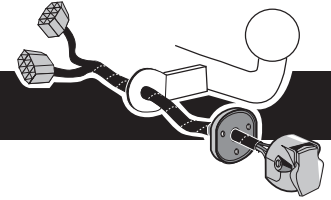

! INFO !

Do not charge the battery of the towing vehicle and/or towed vehicle directly via the socket.

User guide

SPARE PARTS

www.ecs-electronicsuk.co.uk

Partnr.: FR-011-BLU

User Guide

FORD MONDEO WAGON 2001-