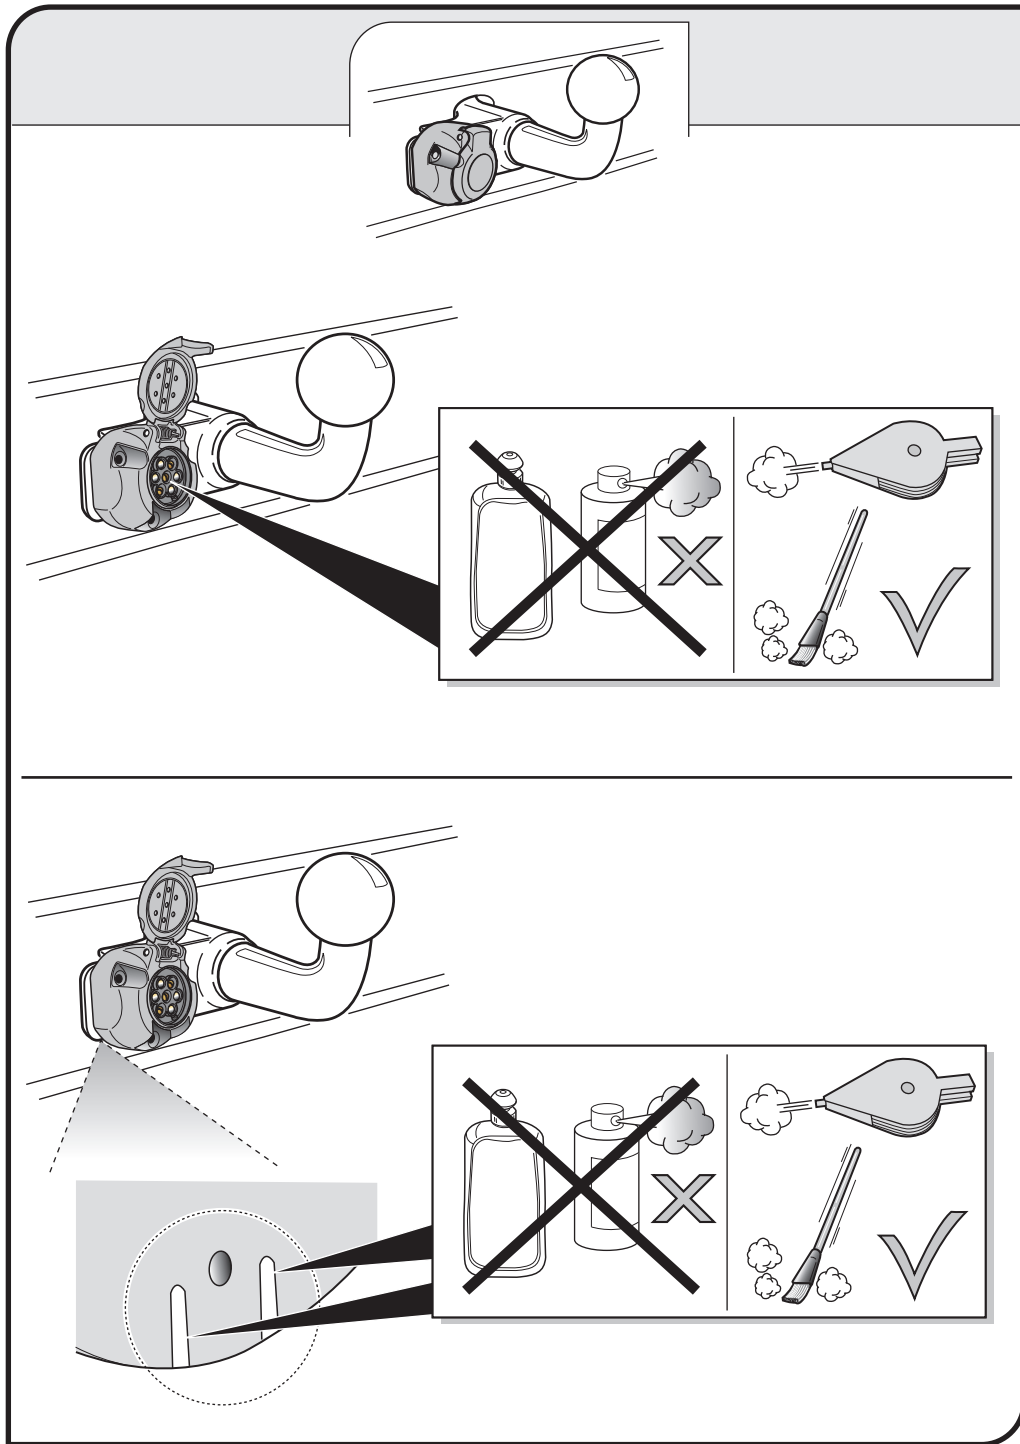

! INFO !

Do not charge the battery of the towing vehicle and/or towed vehicle directly via the socket.

User guide

SPARE PARTS

www.ecs-electronicsuk.co.uk

Partnr.: FR-011-BLU

User Guide

FORD MONDEO WAGON 2001-

The flashing lights on the trailer are monitored. If one of the indicators of the trailer breaks down, a buzzer will be audible and/or a visual signal will be visible on the dashboard. Check the flashing lights on the trailer.