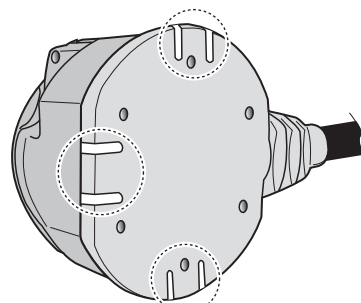

! INFO !

Do not charge the battery of the towing vehicle and/or towed vehicle directly via the socket.

User guide

SPARE PARTS

www.ecs-electronicsuk.co.uk

Partnr.: FR-011-BLU

User Guide

FORD MONDEO WAGON 2001-

SOCKET CONNECTION

DIN/ISO 1724							
	1/L	2	3/31	4/R	5/58-R	6/54	7/58-L
Pmax	21W	2x21W		21W	52W	3x21W	52W
Colour	Yellow	Blue	White	Green	Brown	Red	Black

In a coupled trailer with working fog lamp, the fog lamp of the vehicle will be switched off, if applicable.