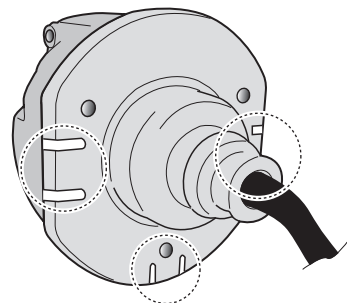

! INFO !

Do not charge the battery of the towing vehicle and/or towed vehicle directly via the socket.

User guide

SPARE PARTS

www.ecs-electronicsuk.co.uk

Partnr.: FR-011-BLU

User Guide

FORD MONDEO WAGON 2001-

SOCKET CONNECTION

DIN/ISO 1724							
	1/L	2	3/31	4/R	5/58-R	6/54	7/58-L
Pmax	21W	2x21W		21W	52W	3x21W	52W
Colour	Yellow	Blue	White	Green	Brown	Red	Black

In a coupled trailer with working fog lamp, the fog lamp of the vehicle will be switched off, if applicable.