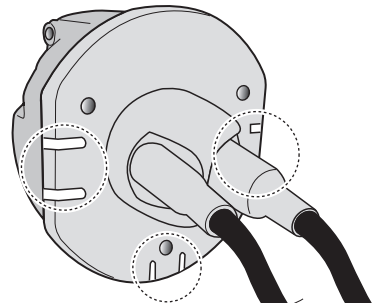

! INFO !

Do not charge the battery of the towing vehicle and/or towed vehicle directly via the socket.

User guide

SPARE PARTS

www.ecs-electronicsuk.co.uk

Partnr.: FR-011-BLU

User Guide

FORD MONDEO WAGON 2001-

SOCKET CONNECTION

DIN/ISO 1724							
	1/L	2	3/31	4/R	5/58-R	6/54	7/58-L
Pmax	21W	2x21W		21W	52W	3x21W	52W
Colour	Yellow	Blue	White	Green	Brown	Red	Black

In a coupled trailer with working fog lamp, the fog lamp of the vehicle will be switched off, if applicable.